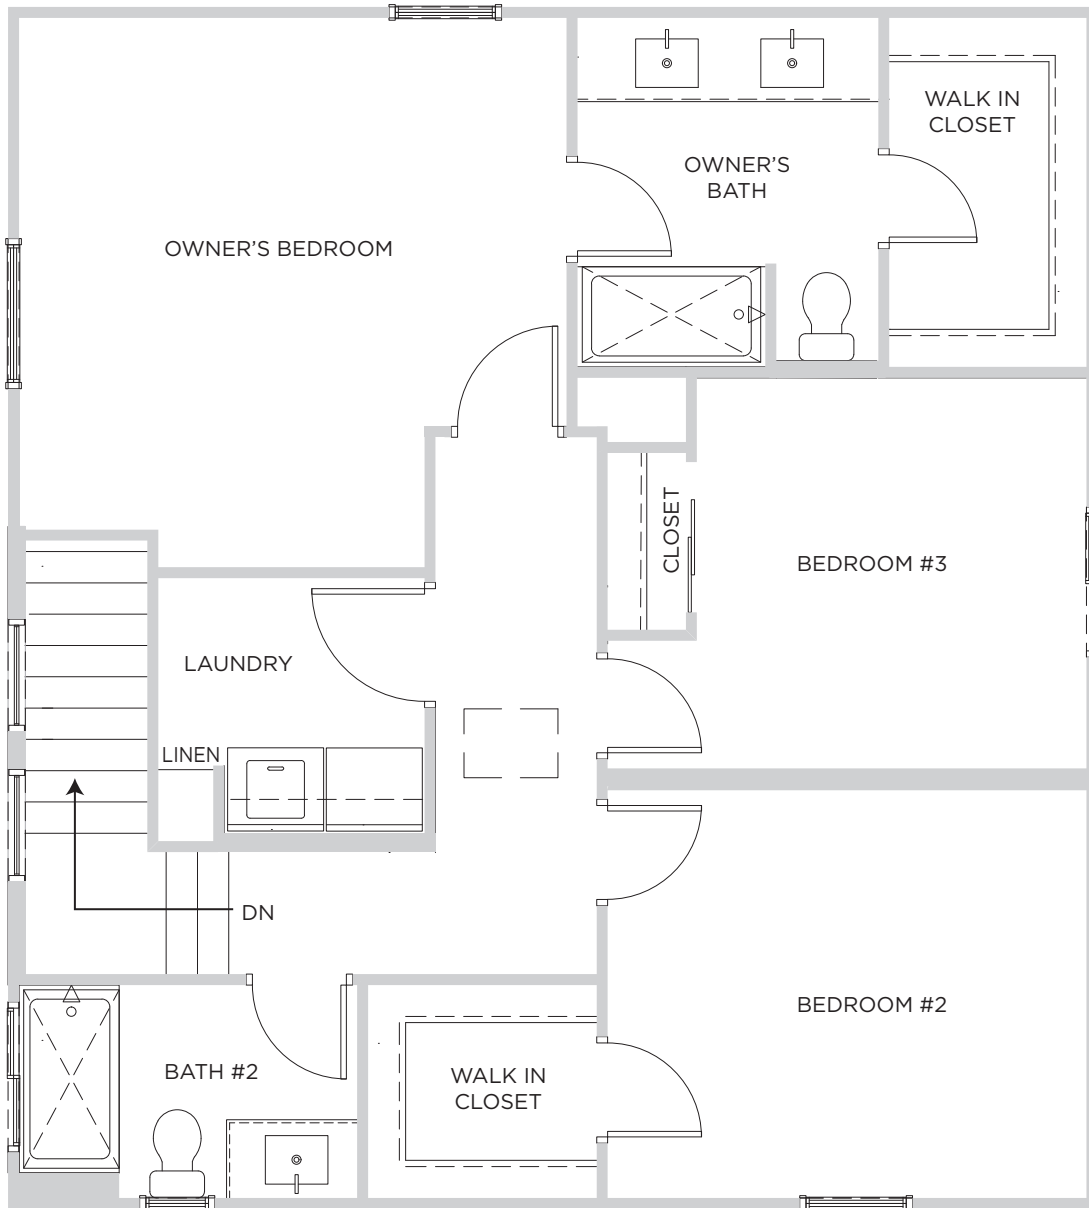

Plan 1430

3 BEDS | 2.5 BATHS | 1,430 SQ FT

FIRST FLOOR

YOUR STORY STARTS HERE

SBHLV.COM

StoryBook
HOMES

Plan 1430

3 BEDS | 2.5 BATHS | 1,430 SQ FT

SECOND FLOOR

YOUR STORY STARTS HERE

SBHLV.COM

StoryBook
HOMES