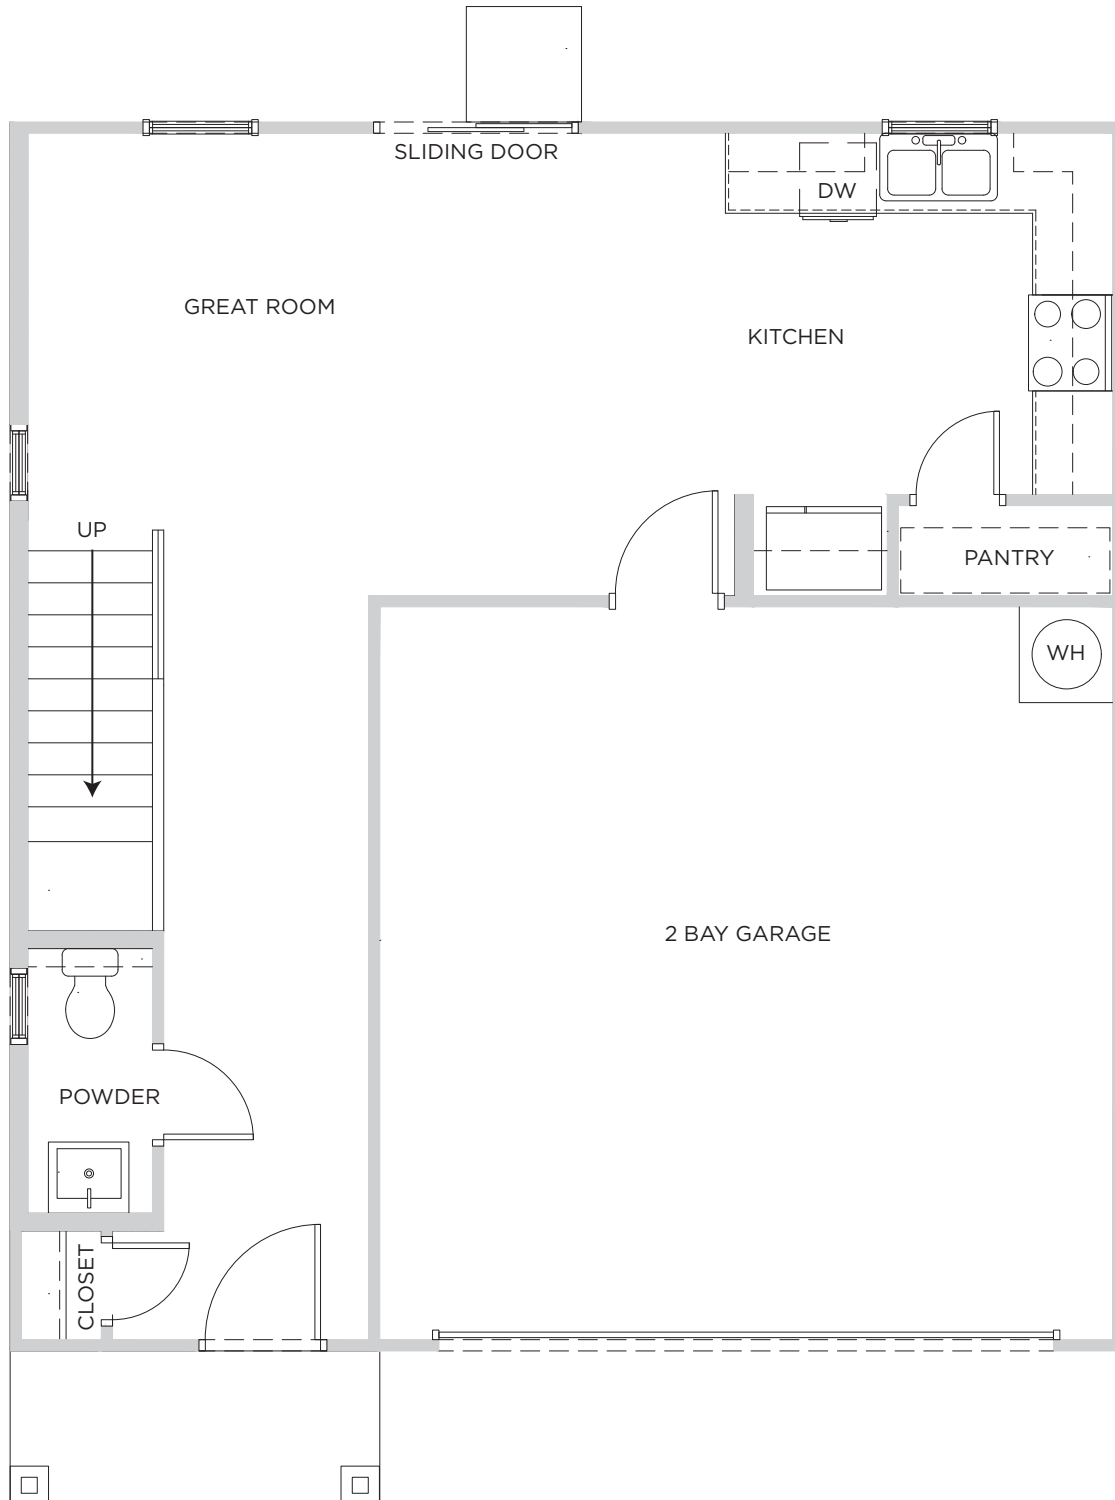

Plan 1430

3 BEDS | 2.5 BATHS | 1,430 SQ FT

FIRST FLOOR

YOUR STORY STARTS HERE

SBHLV.COM

StoryBook
HOMES

Plan 1430

3 BEDS | 2.5 BATHS | 1,430 SQ FT

SECOND FLOOR

YOUR STORY STARTS HERE

SBHLV.COM

StoryBook
HOMES