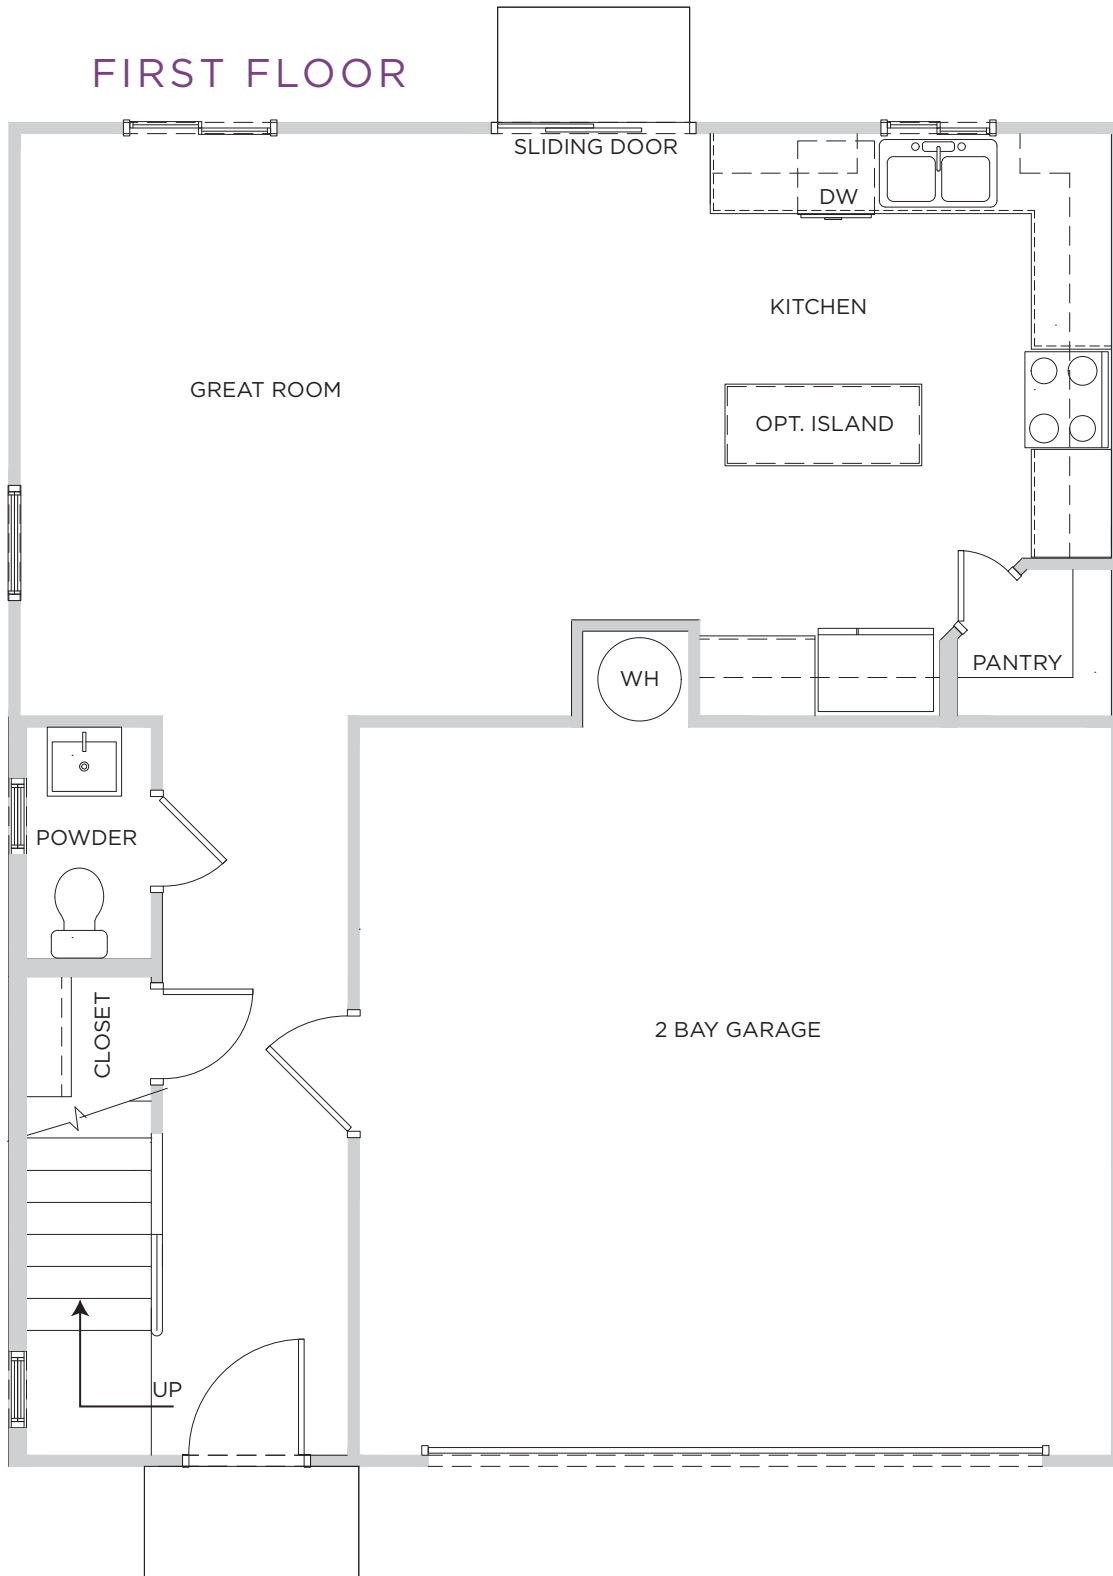

# Plan 1599

4 BEDS | 2.5 BATHS | 1,599 SQ FT

## FIRST FLOOR

YOUR STORY STARTS HERE

SBHLV.COM

*StoryBook*  
HOMES