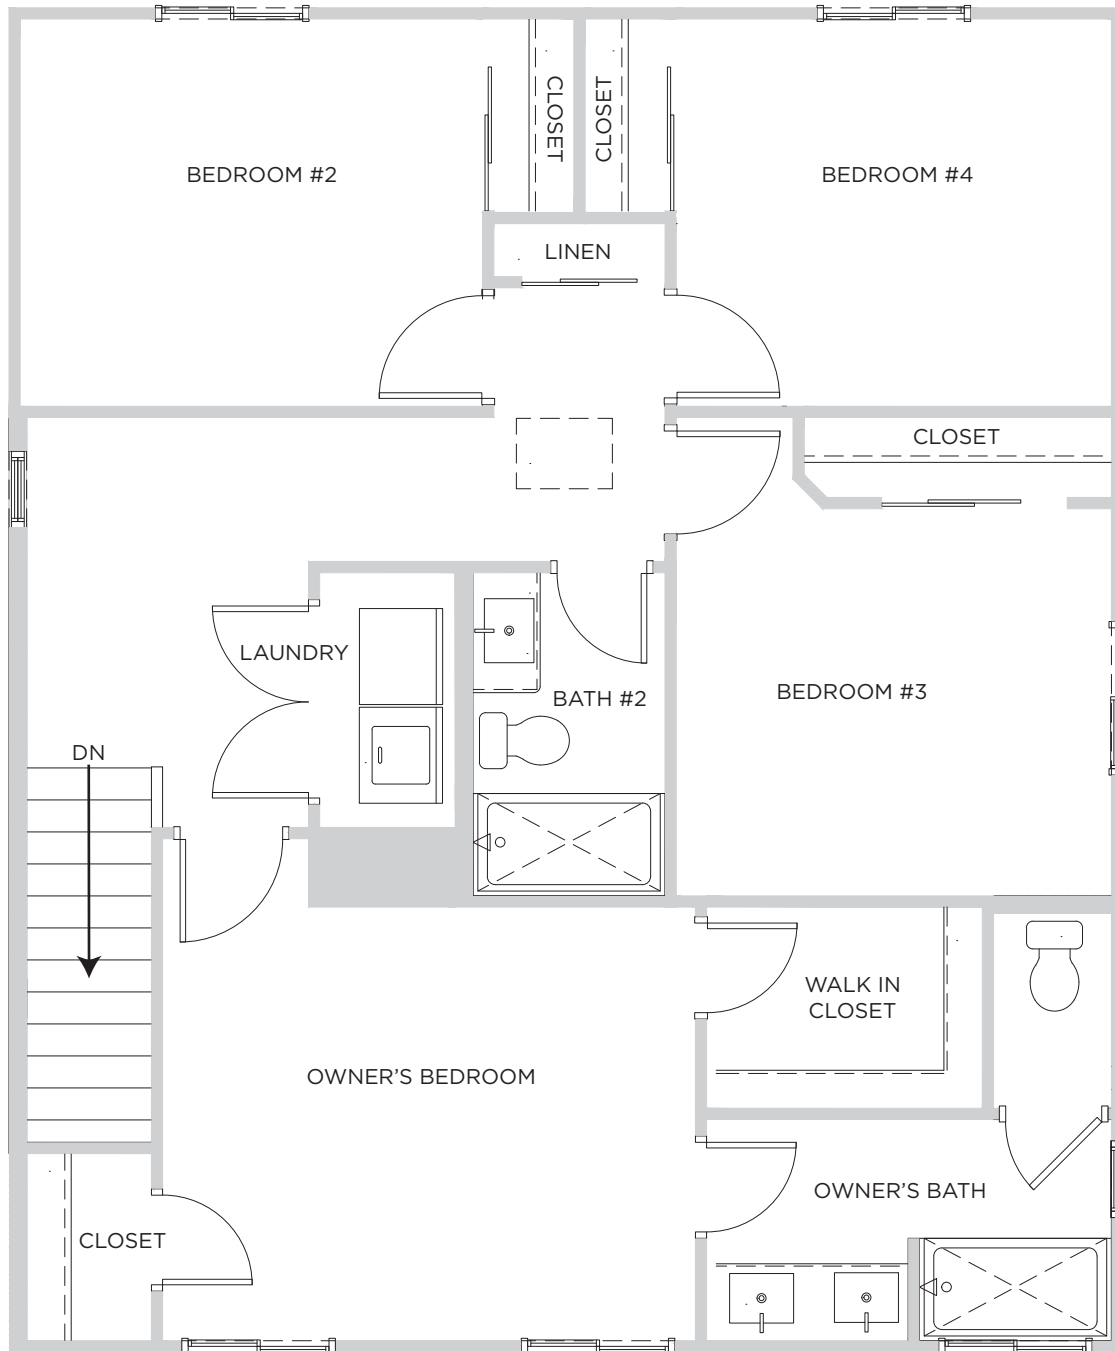

Plan 1599

4 BEDS | 2.5 BATHS | 1,599 SQ FT

SECOND FLOOR

YOUR STORY STARTS HERE

SBHLV.COM

StoryBook
HOMES