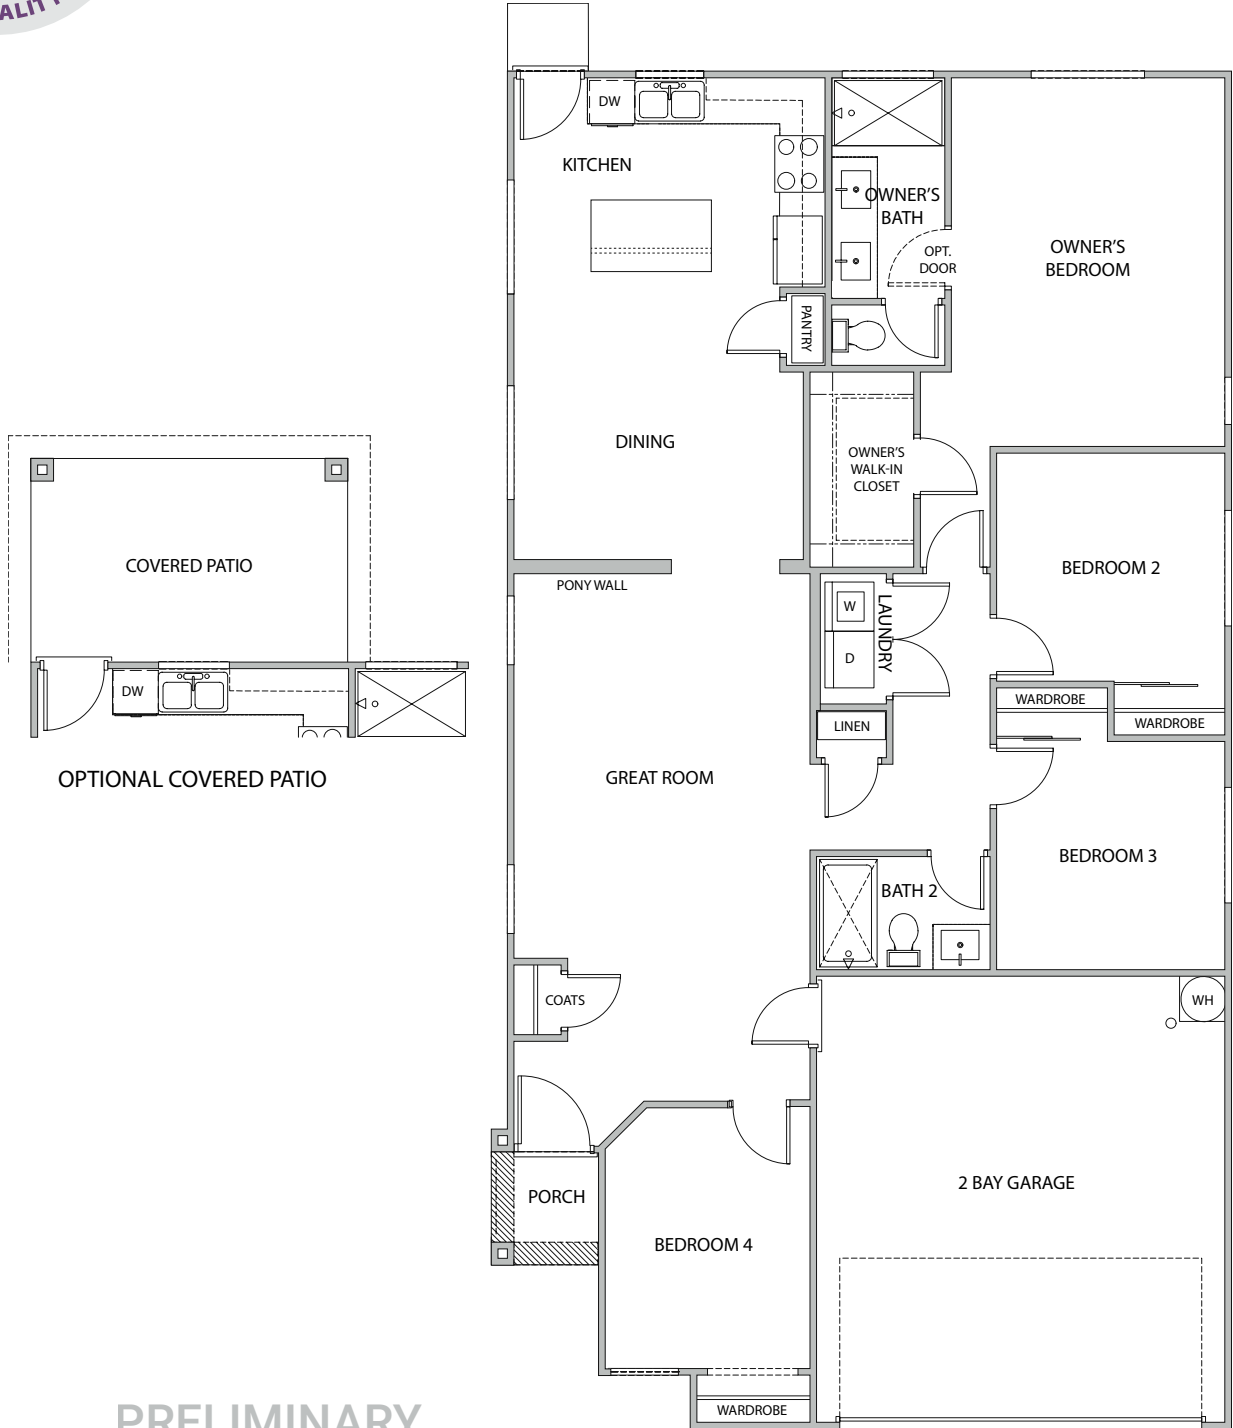

WINDMILL CREEK SOUTH

PLAN 1494

1,494 S.F. 4 BEDROOMS 2 BATHROOMS

PRELIMINARY