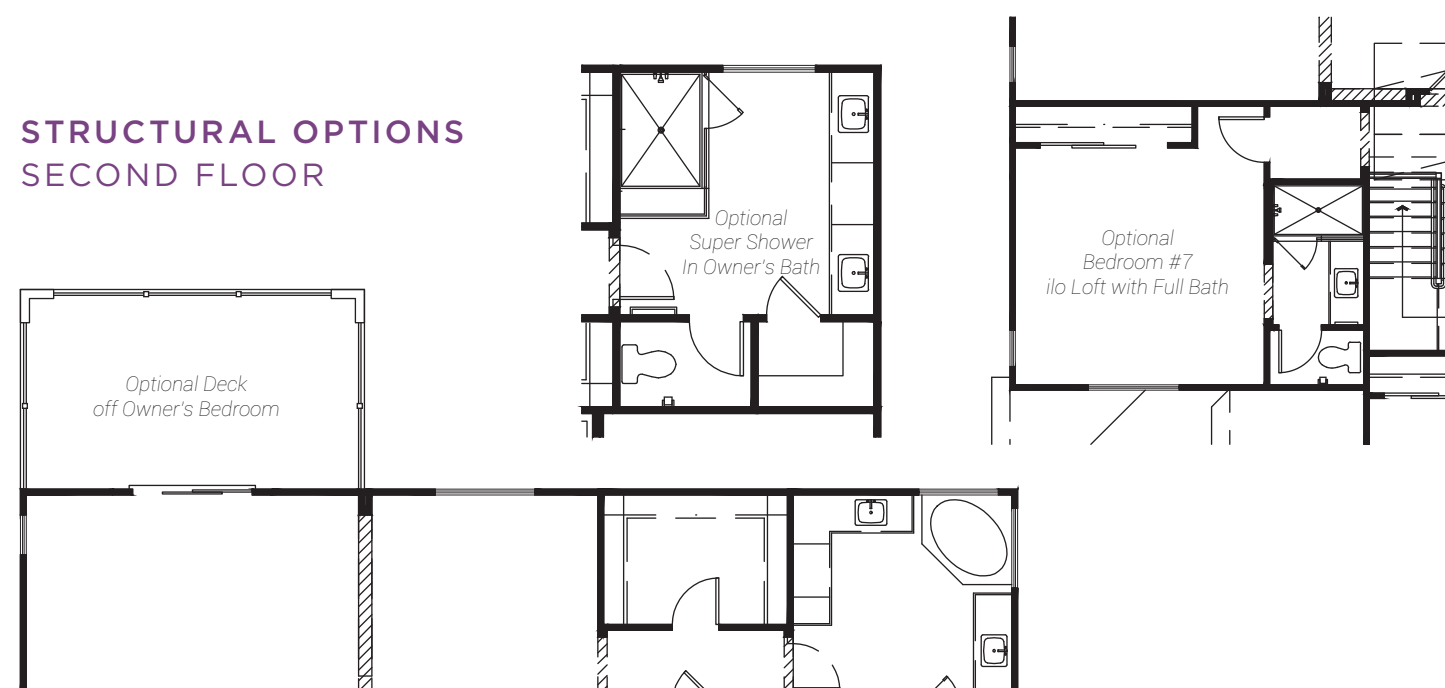

STRUCTURAL OPTIONS  
FIRST FLOOR

STRUCTURAL OPTIONS  
SECOND FLOOR

Plan 4

5-7 BEDS | 3.5 BATHS | 3-BAY GARAGE | 3,491 SQ FT

Elevation A: Southern Italian

Elevation D: Desert Prairie

Elevation E: American Traditional

YOUR STORY STARTS HERE

SBHLV.COM

STANDARD FLOOR PLAN

FIRST FLOOR

SECOND FLOOR