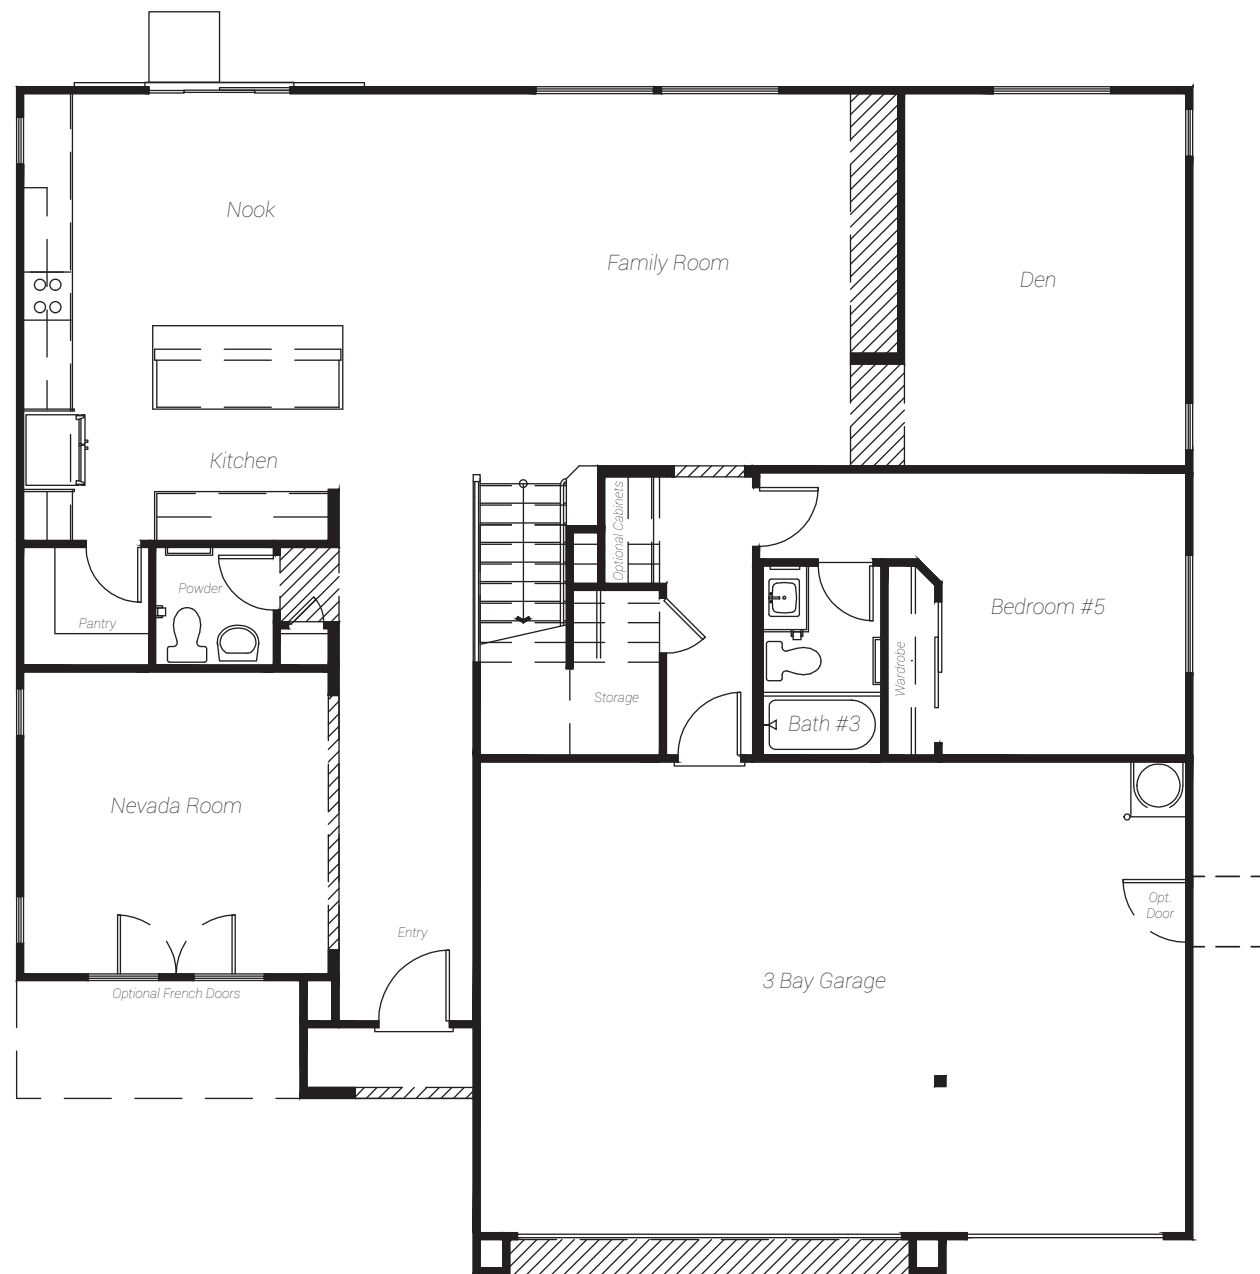

STRUCTURAL OPTIONS  
FIRST FLOOR

STRUCTURAL OPTIONS  
SECOND FLOOR

Plan 4

5-7 BEDS | 3.5 BATHS | 3-BAY GARAGE | 3,491 SQ FT

Elevation A: Southern Italian

Elevation D: Desert Prairie

Elevation E: American Traditional

YOUR STORY STARTS HERE

SBHLV.COM

STANDARD FLOOR PLAN

FIRST FLOOR

SECOND FLOOR