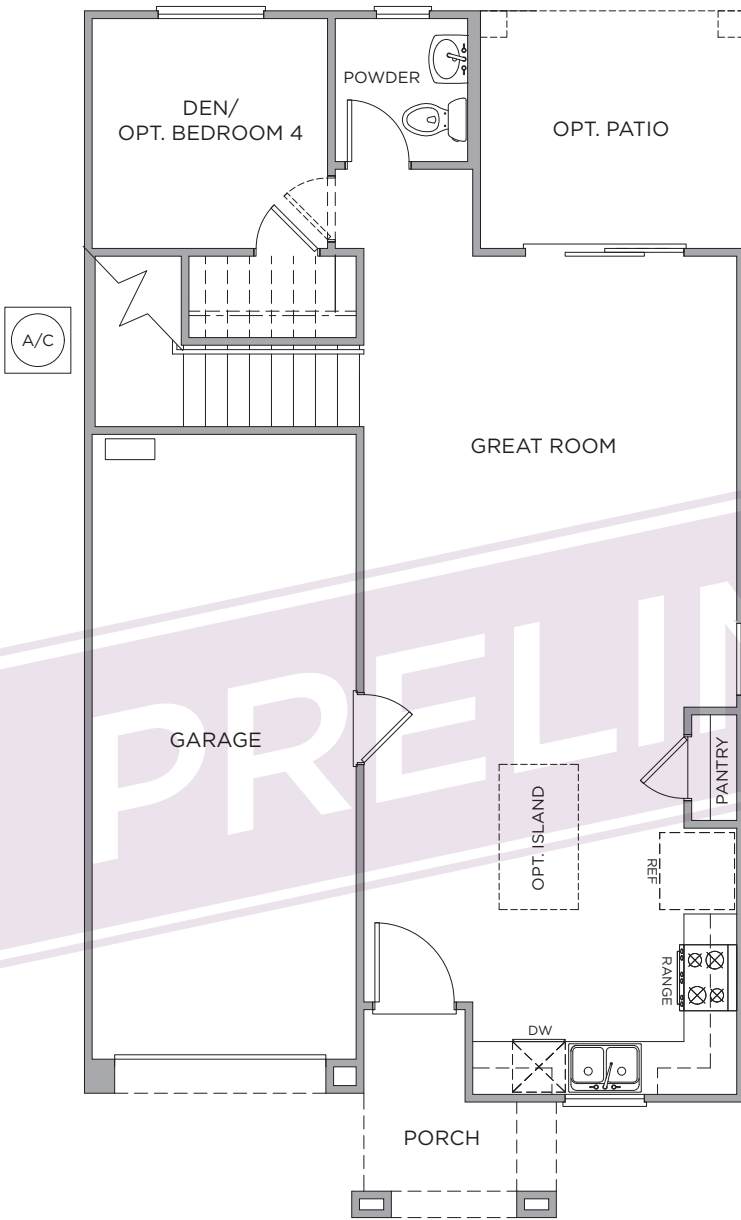

PRELIMINARY

Libretto at Cadence

PRELIMINARY

The Crescendo

3 BEDS + DEN | 2.5 BATHS | 1-BAY GARAGE | 1,332 SQ FT

FIRST FLOOR

SECOND FLOOR

OPT. PATIO

OPT. 4TH BEDROOM