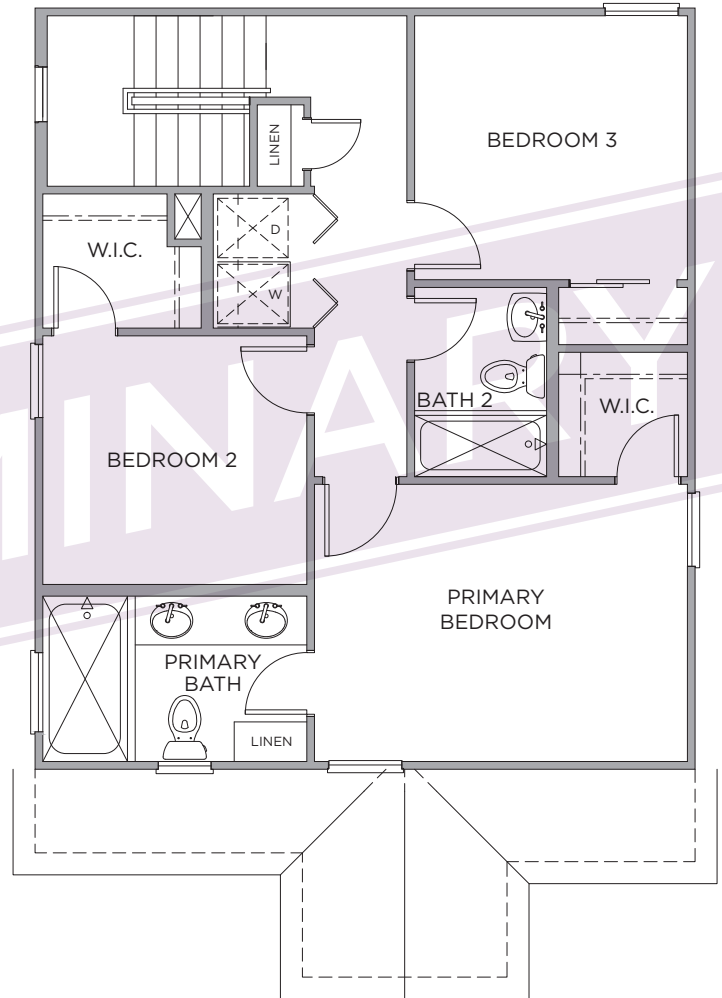

PRELIMINARY

Libretto at Cadence

PRELIMINARY

The Crescendo

3 BEDS + DEN | 2.5 BATHS | 1-BAY GARAGE | 1,332 SQ FT

Craftsman

Spanish Colonial

Tuscan

SBHLV.COM | SALES@SBHLV.COM | 702-216-0007

StoryBook
HOMES

As of 3.31.22

Plans, products, prices, maps and designs may change without notice. Floor Plans and Elevations may vary substantially from those shown. Lic # BS.0145810.SMGR

PRELIMINARY

Libretto at Cadence

PRELIMINARY

The Crescendo

3 BEDS + DEN | 2.5 BATHS | 1-BAY GARAGE | 1,332 SQ FT

FIRST FLOOR

SECOND FLOOR

OPT. PATIO

OPT. 4TH BEDROOM