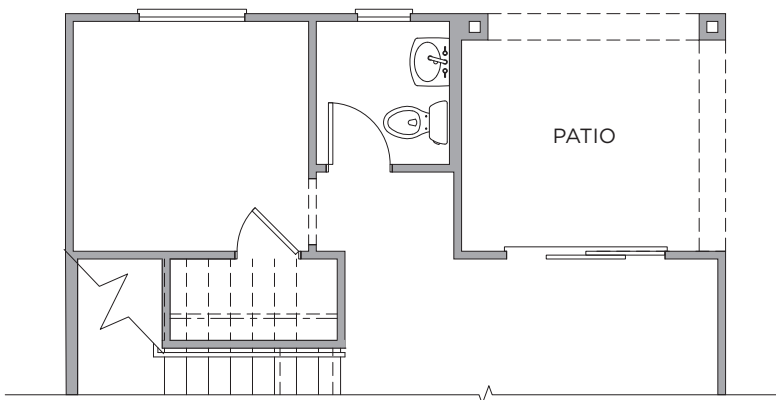

PRELIMINARY

Libretto at Cadence

PRELIMINARY

The Crescendo

3 BEDS + DEN | 2.5 BATHS | 1-BAY GARAGE | 1,332 SQ FT

FIRST FLOOR

SECOND FLOOR

OPT. PATIO

OPT. 4TH BEDROOM