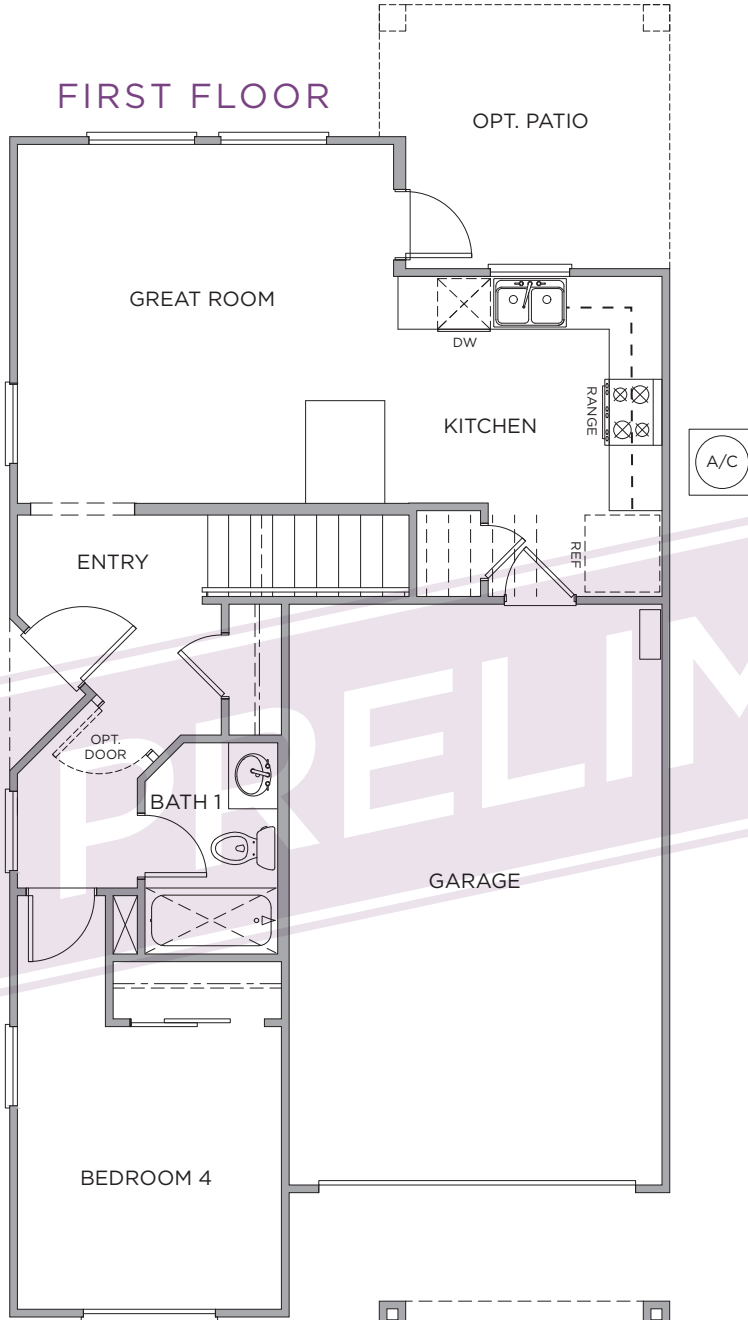

PRELIMINARY

Libretto at Cadence

PRELIMINARY

The Maestro

4 BEDS | 3 BATHS | 1+ BAY GARAGE | 1,453 SQ FT

FIRST FLOOR

SECOND FLOOR

OPT. PATIO