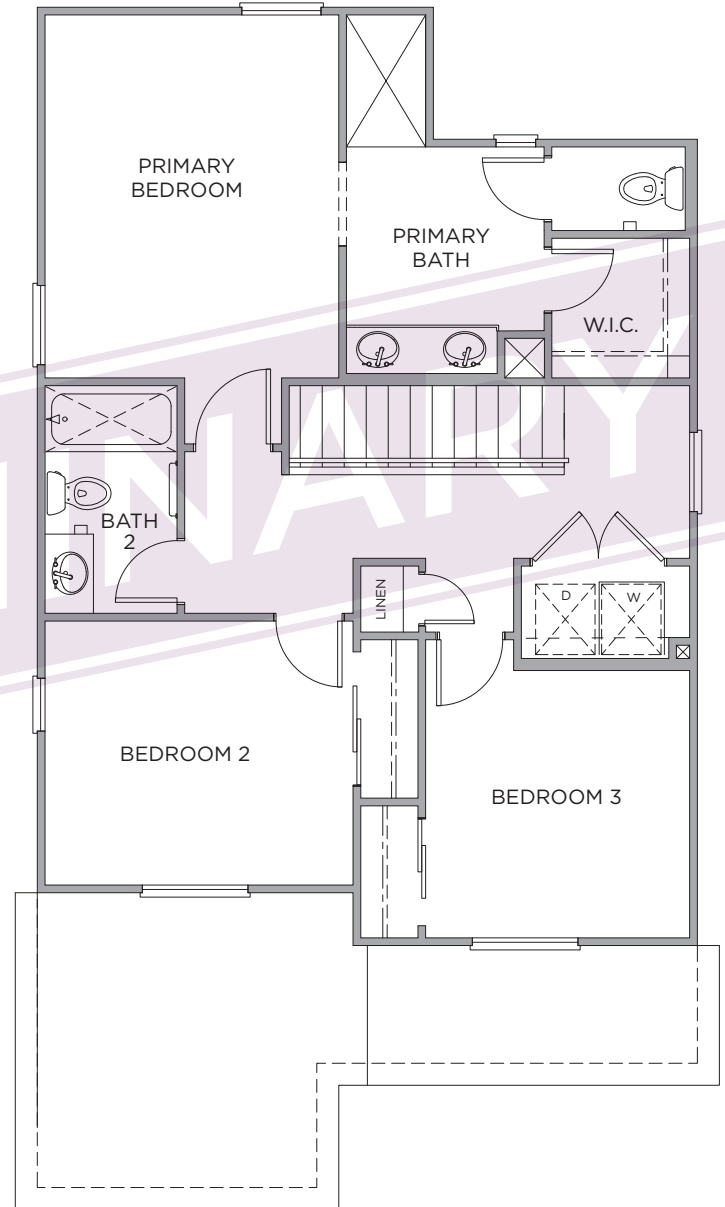

PRELIMINARY

Libretto at Cadence

PRELIMINARY

The Maestro

4 BEDS | 3 BATHS | 1+ BAY GARAGE | 1,453 SQ FT

Craftsman

Spanish Colonial

Tuscan

SBHLV.COM | SALES@SBHLV.COM | 702-216-0007

StoryBook
HOMES

As of 3.31.22

Plans, products, prices, maps and designs may change without notice. Floor Plans and Elevations may vary substantially from those shown. Lic # BS.0145810.SMGR

PRELIMINARY

Libretto at Cadence

PRELIMINARY

The Maestro

4 BEDS | 3 BATHS | 1+ BAY GARAGE | 1,453 SQ FT

FIRST FLOOR

SECOND FLOOR

OPT. PATIO