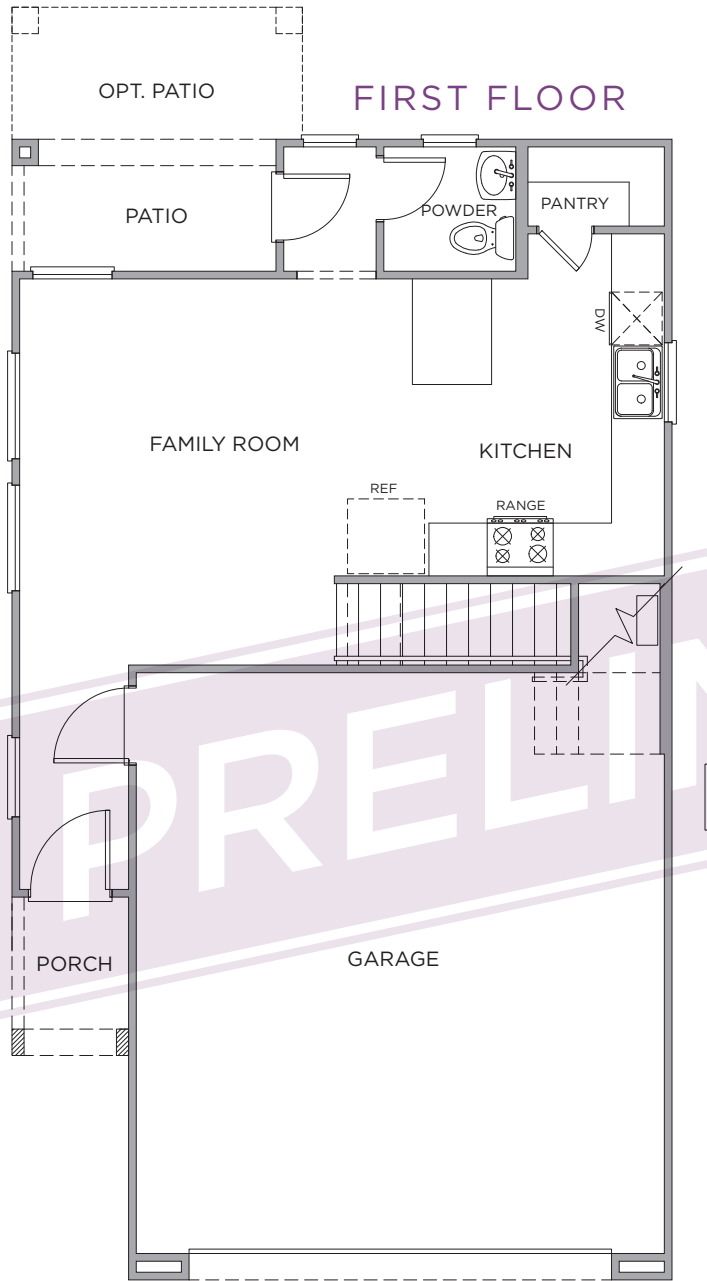

PRELIMINARY

Libretto at Cadence

PRELIMINARY

The Staccato

3 BEDS | 2.5 BATHS | 2-BAY GARAGE | 1,484 SQ FT

Craftsman

Spanish Colonial

Tuscan

SBHLV.COM | SALES@SBHLV.COM | 702-216-0007

StoryBook
HOMES

As of 3.31.22

Plans, products, prices, maps and designs may change without notice. Floor Plans and Elevations may vary substantially from those shown. Lic # BS.0145810.SMGR

PRELIMINARY

Libretto at Cadence

PRELIMINARY

The Staccato

3 BEDS | 2.5 BATHS | 2-BAY GARAGE | 1,484 SQ FT

OPT. 4TH BEDROOM