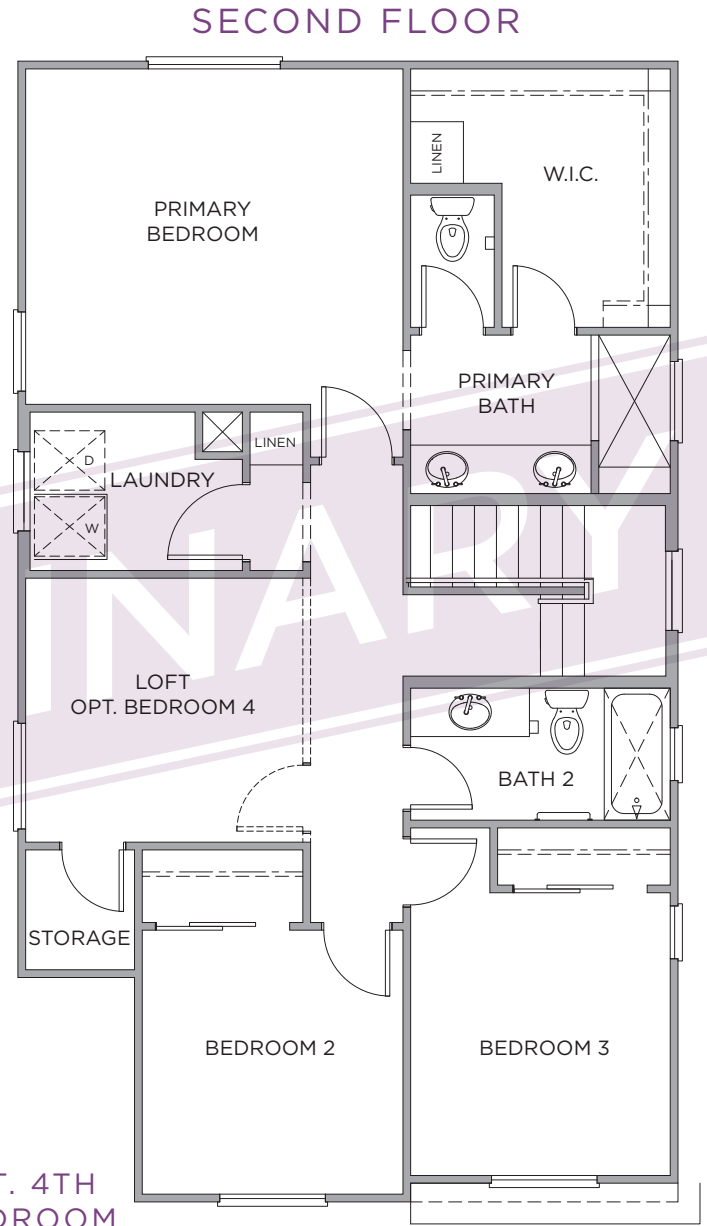

PRELIMINARY

Libretto at Cadence

PRELIMINARY

The Staccato

3 BEDS | 2.5 BATHS | 2-BAY GARAGE | 1,484 SQ FT

Craftsman

Spanish Colonial

Tuscan

SBHLV.COM | SALES@SBHLV.COM | 702-216-0007

StoryBook
HOMES

As of 3.31.22

Plans, products, prices, maps and designs may change without notice. Floor Plans and Elevations may vary substantially from those shown. Lic # BS.0145810.SMGR

PRELIMINARY

Libretto at Cadence

PRELIMINARY

The Staccato

3 BEDS | 2.5 BATHS | 2-BAY GARAGE | 1,484 SQ FT

OPT. 4TH BEDROOM