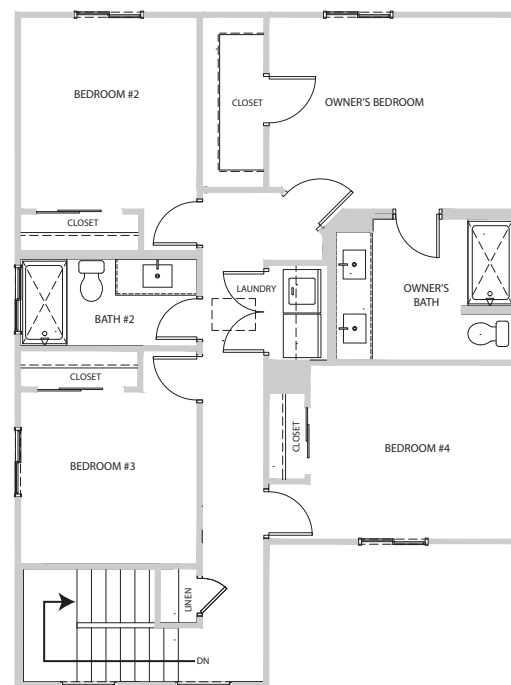

The Nottingham

4 BEDS | 2.5 BATHS | 1,599 SQ FT

FIRST FLOOR

SECOND FLOOR

YOUR STORY STARTS HERE

Nottingham Crossing

PRELIMINARY

The Yorkshire

3 BEDS | 2.5 BATHS | 1,645 SQ FT

Elevation A

Shown with optional 4th bedroom

Elevation B

Shown with optional 4th bedroom

SBHLV.COM | SALES@SBHLV.COM | 702-216-0007

StoryBook
HOMES

As of 6.23.22

Plans, products, prices, maps and designs may change without notice. Floor Plans and Elevations may vary substantially from those shown. Lic # BS.0145810.SMGR

The Yorkshire

3 BEDS | 2.5 BATHS | 1,645 SQ FT

FIRST FLOOR

SECOND FLOOR

SECOND FLOOR OPTIONAL BEDROOM #4

YOUR STORY STARTS HERE