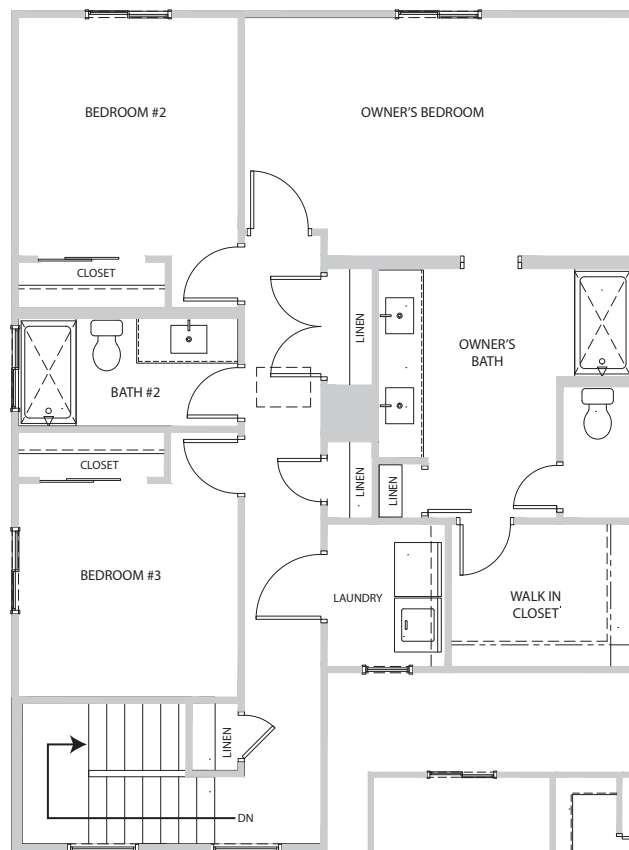

The Nottingham

4 BEDS | 2.5 BATHS | 1,599 SQ FT

FIRST FLOOR

SECOND FLOOR

YOUR STORY STARTS HERE

Nottingham Crossing

PRELIMINARY

The Yorkshire

3 BEDS | 2.5 BATHS | 1,645 SQ FT

Elevation A

Shown with optional 4th bedroom

Elevation B

Shown with optional 4th bedroom

SBHLV.COM | SALES@SBHLV.COM | 702-216-0007

StoryBook
HOMES

As of 6.23.22

Plans, products, prices, maps and designs may change without notice. Floor Plans and Elevations may vary substantially from those shown. Lic # BS.0145810.SMGR

The Yorkshire

3 BEDS | 2.5 BATHS | 1,645 SQ FT

FIRST FLOOR

SECOND FLOOR

SECOND FLOOR OPTIONAL BEDROOM #4

YOUR STORY STARTS HERE