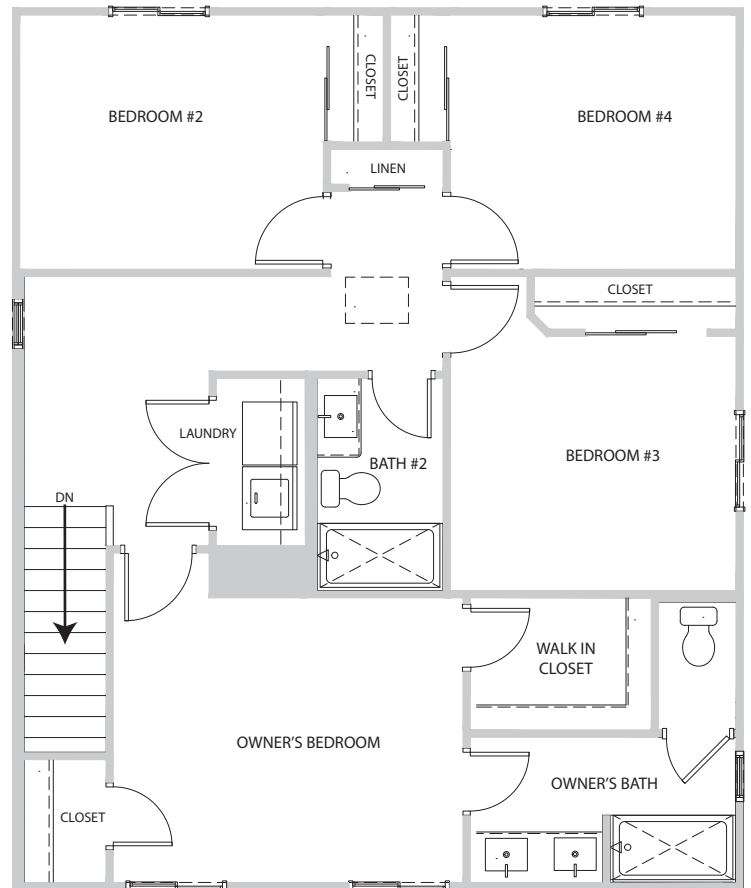

Nottingham Crossing

PRELIMINARY

The Nottingham

4 BEDS | 2.5 BATHS | 1,599 SQ FT

SBHLV.COM | SALES@SBHLV.COM | 702-216-0007

StoryBook
HOMES

As of 6.23.22

Plans, products, prices, maps and designs may change without notice. Floor Plans and Elevations may vary substantially from those shown. Lic # BS.0145810.SMGR

The Nottingham

4 BEDS | 2.5 BATHS | 1,599 SQ FT

FIRST FLOOR

SECOND FLOOR

YOUR STORY STARTS HERE

Nottingham Crossing

PRELIMINARY

The Yorkshire

3 BEDS | 2.5 BATHS | 1,645 SQ FT

Elevation A

Shown with optional 4th bedroom

Elevation B

Shown with optional 4th bedroom

SBHLV.COM | SALES@SBHLV.COM | 702-216-0007

StoryBook
HOMES

As of 6.23.22

FIRST FLOOR

SECOND FLOOR

SECOND FLOOR OPTIONAL BEDROOM #4

YOUR STORY STARTS HERE