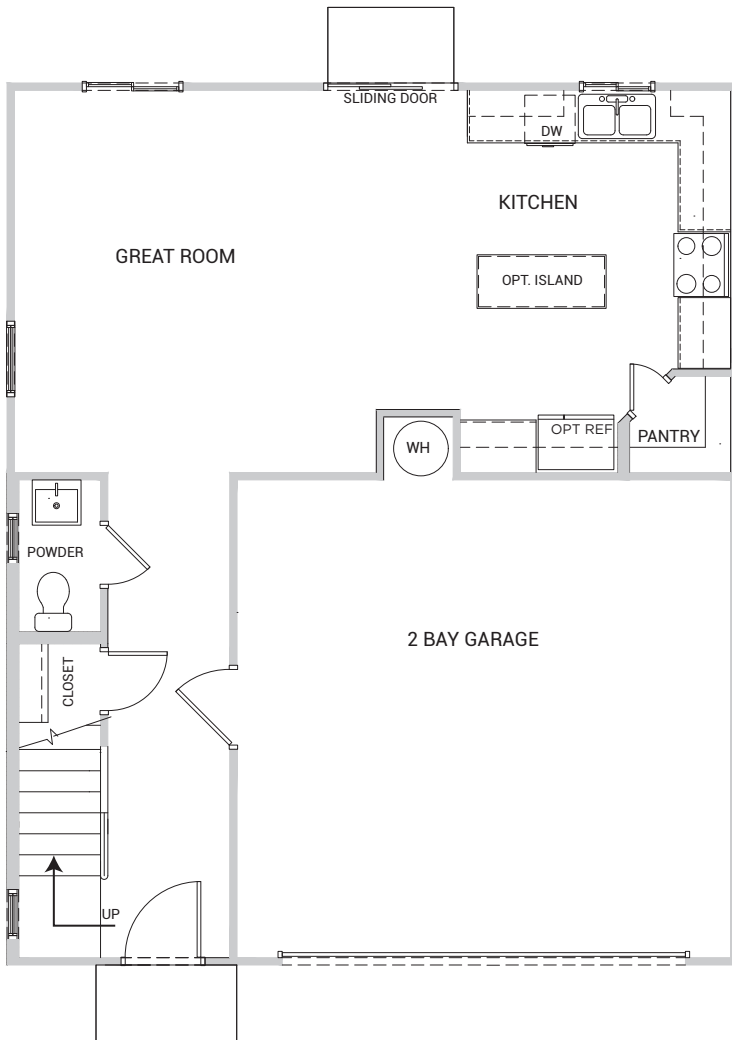

Nottingham Crossing

PRELIMINARY

The Nottingham

4 BEDS | 2.5 BATHS | 1,599 SQ FT

SBHLV.COM | SALES@SBHLV.COM | 702-216-0007

StoryBook
HOMES

As of 6.23.22

Plans, products, prices, maps and designs may change without notice. Floor Plans and Elevations may vary substantially from those shown. Lic # BS.0145810.SMGR

The Nottingham

4 BEDS | 2.5 BATHS | 1,599 SQ FT

FIRST FLOOR

SECOND FLOOR

YOUR STORY STARTS HERE

Nottingham Crossing

PRELIMINARY

The Yorkshire

FIRST FLOOR

SECOND FLOOR

SECOND FLOOR OPTIONAL BEDROOM #4

YOUR STORY STARTS HERE