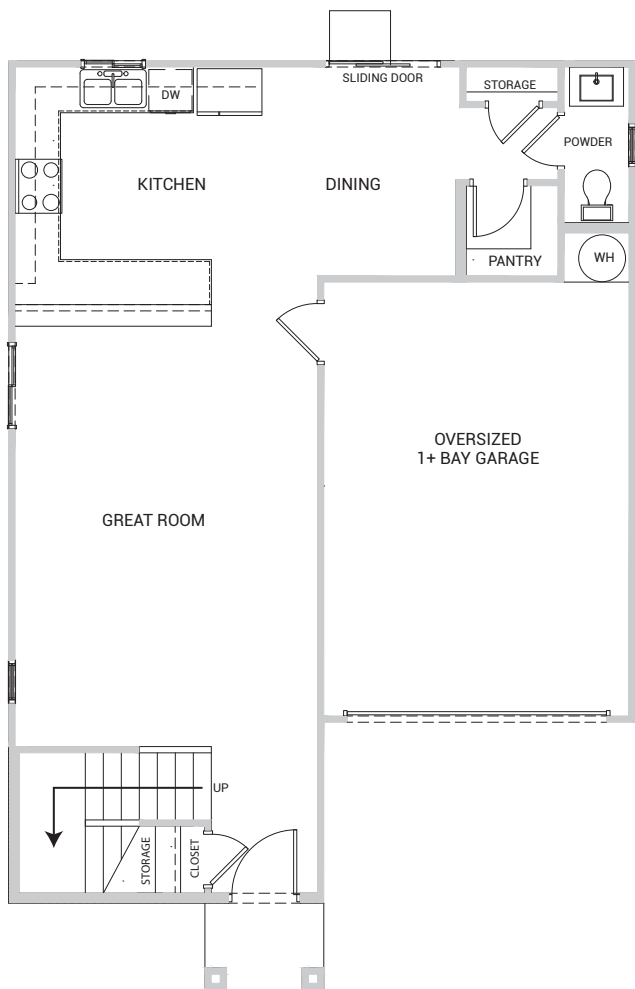

The Nottingham

4 BEDS | 2.5 BATHS | 1,599 SQ FT

FIRST FLOOR

SECOND FLOOR

YOUR STORY STARTS HERE

Nottingham Crossing

PRELIMINARY

The Yorkshire

3 BEDS | 2.5 BATHS | 1,645 SQ FT

Elevation A

Shown with optional 4th bedroom

Elevation B

Shown with optional 4th bedroom

SBHLV.COM | SALES@SBHLV.COM | 702-216-0007

StoryBook
HOMES

As of 6.23.22

Plans, products, prices, maps and designs may change without notice. Floor Plans and Elevations may vary substantially from those shown. Lic # BS.0145810.SMGR

The Yorkshire

3 BEDS | 2.5 BATHS | 1,645 SQ FT

FIRST FLOOR

SECOND FLOOR

SECOND FLOOR OPTIONAL BEDROOM #4

YOUR STORY STARTS HERE